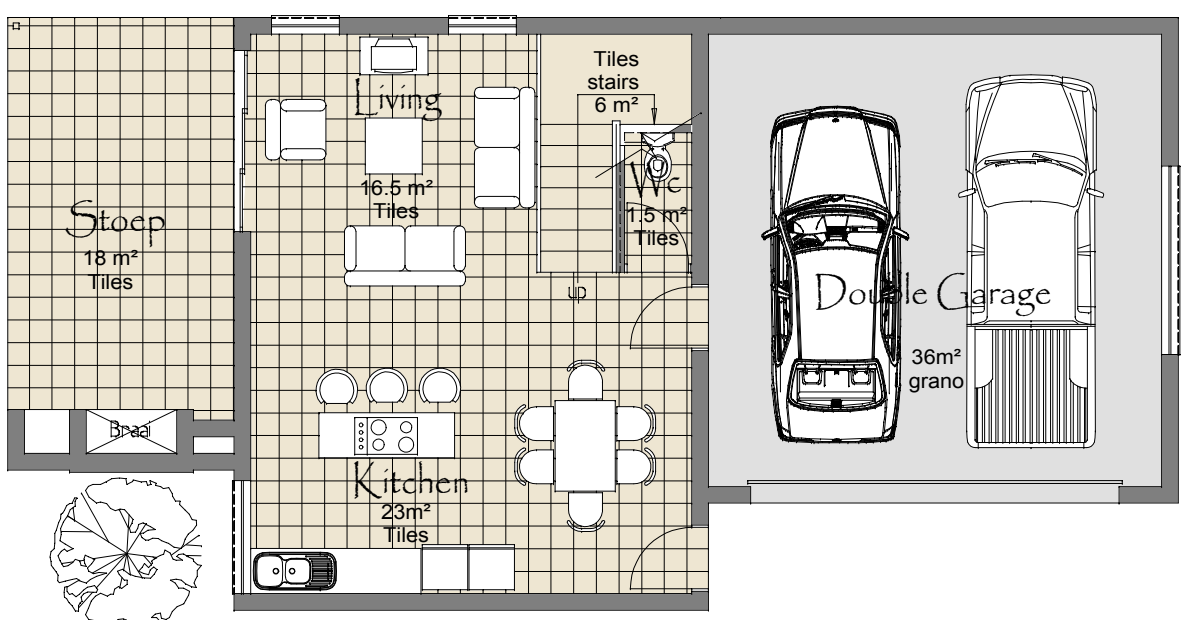

1:100 Unit A3 & A5 - First Floor Plan

Areas:
 Ground Floor - 89sqm
 Stoep - 18sqm
 First Floor - 94sqm
 Total - 183sqm (Excl. Stoep)

1:100 Unit A3 & A5 - Ground Floor Plan