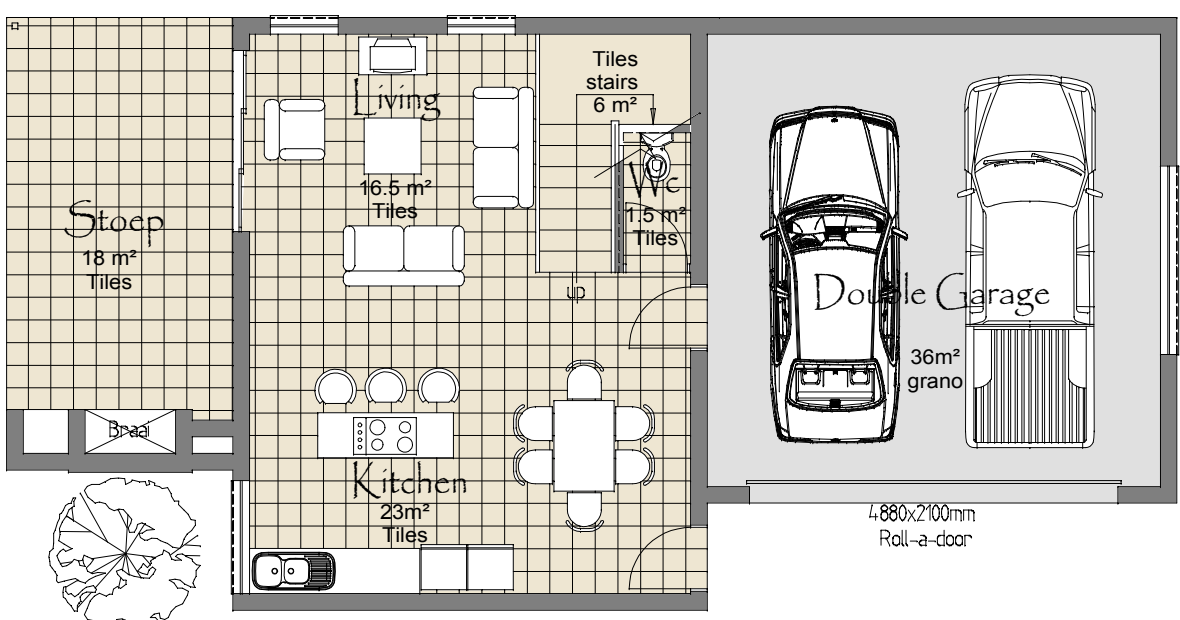

Areas:

- Ground Floor - 89sqm
- Stoop - 18sqm
- First Floor - 49sqm
- Total - 138sqm (Excl Stoop)

1:100 Unit A2, A4, A6 & A7 - First Floor Plan

1:100 Unit A2, A4, A6 & A7 - Ground Floor Plan

The Dunes